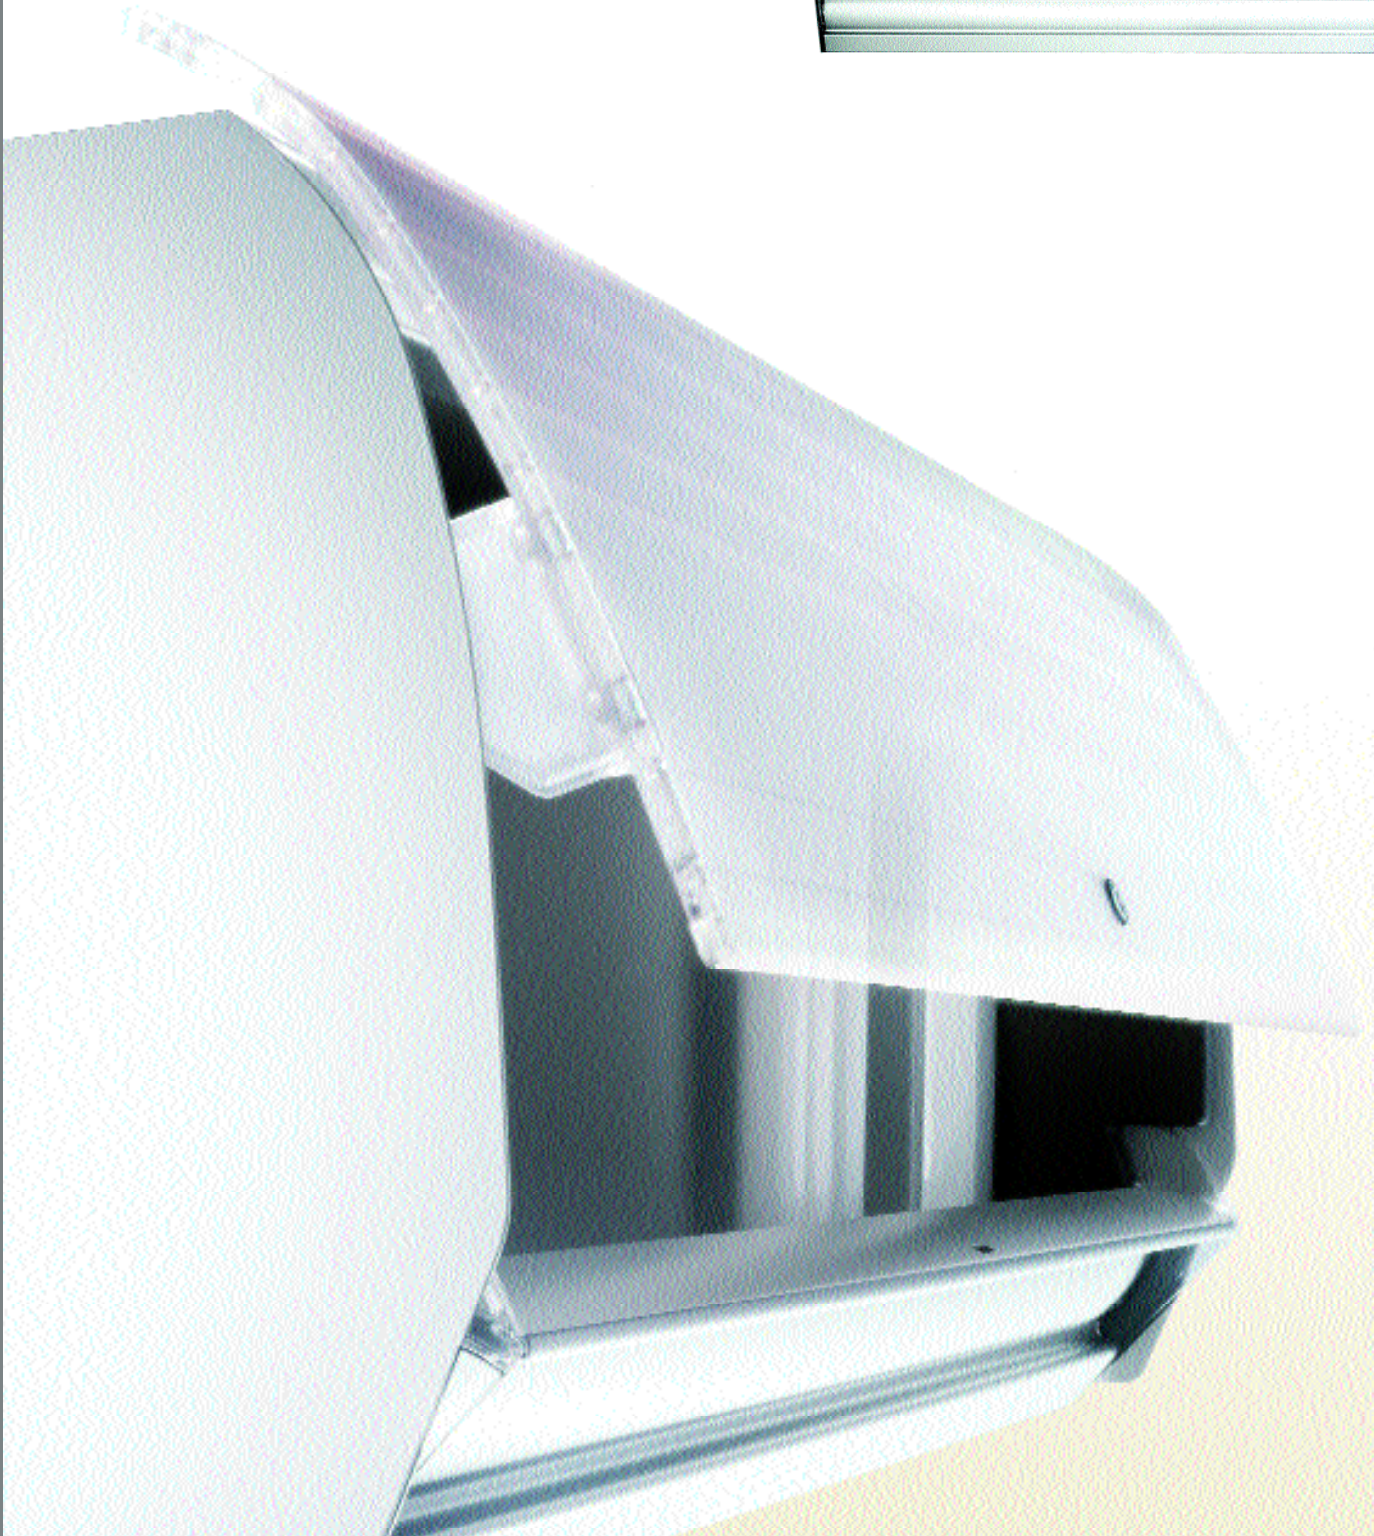

Balance™ Overhead Storage ■

Balance overhead. An open and shut case for easy good looks.

- Easy to open.
- Easy to close.
- Easy on the eyes.

WORKING  
FOR  
YOU

■ The perfect combination of good looks and great moves.

Balance™ Overhead Storage

You're sitting at your workstation and you need a file. Without even moving from your chair, you gently tug the bottom door of your Balance™ overhead storage unit. The top and bottom doors both swing open easily and quietly. You look through your standard files. Your A4 files. Then, you see the document you want in a foolscap binder. You slip the document out. You give one door a light push and both doors close back together again.

That's Balance overhead.

It's the easiest, most attractive storage unit ever. The perfect combination of good looks and great moves.

Open it up without getting up.

Open and close it from a seated or standing position. It's wheelchair accessible and ADA compliant. Easy for anyone to open and close – another important ADA feature. Open either door and both doors swing open simultaneously. The spring-assisted mechanism ensures smooth, silent operation for a lifetime.